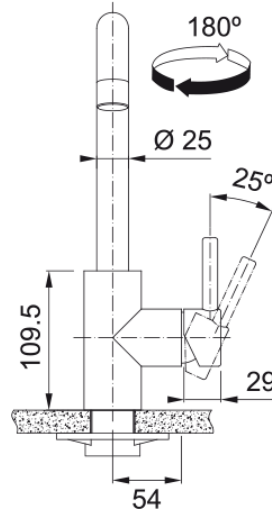

Kubus Bar Faucet - KUB-BR-304 | 115.0529.222

Technical Data

Aspect

Spout type	U - spout
Color	Stainless steel
Type of material	Stainless steel 304

Product Dimensions

Faucet hole diameter	35 mm
Cartridge dimension	35 mm

Installation

Mounting type	Shank
Water supply hose connection	1/2"
Water supply hose length	600 mm

Product specifications

Pressure	High pressure
Faucet type	Swivel
Faucet operation	Side lever
Faucet rotation	180°